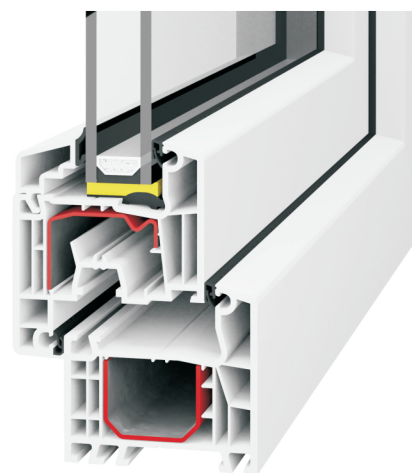

AS 4000 Classic