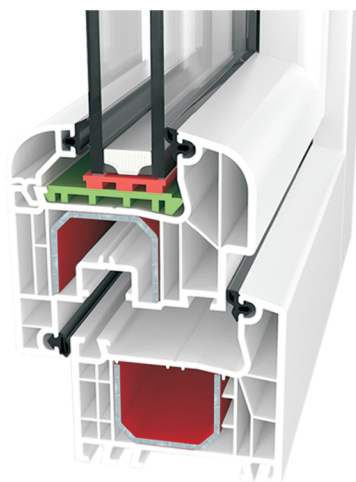

AS 4000 Rondo